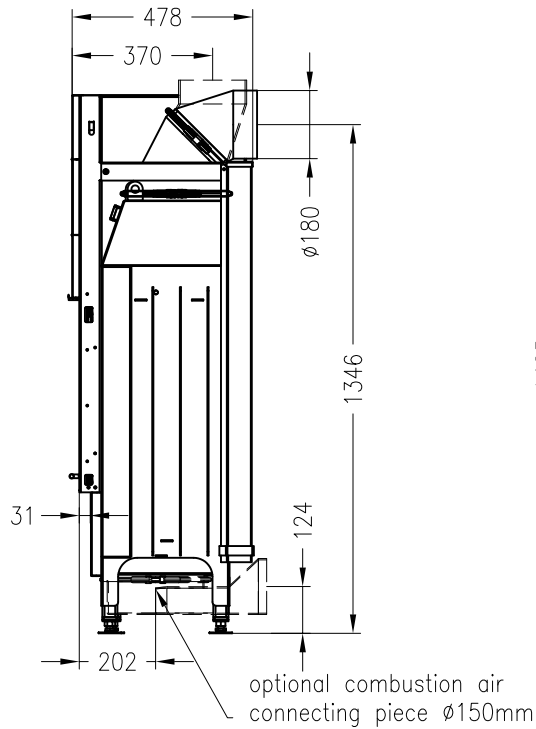

Fireplace insert Varia 2L-55h-4S

elevating door

Linear 4S

as at: 02/2012

side view
M~1:20

front view
M~1:20

horizontal section
M~1:10

All representations and drawings are protected by applicable copyright laws.
Utilisation or publication, including individual details, only with our written approval.
Technical data subject to change. Errors and omissions excepted.