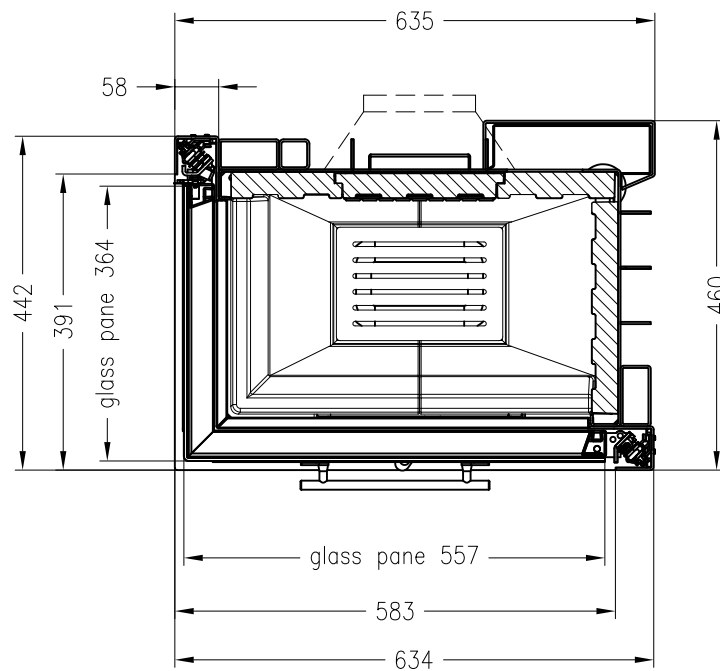

Fireplace insert Varia 2L-55h-4S

elevating door

Linear 4S

as at: 02/2012

side view
M~1:20

front view
M~1:20

horizontal section
M~1:10

All representations and drawings are protected by applicable copyright laws.
Utilisation or publication, including individual details, only with our written approval.
Technical data subject to change. Errors and omissions excepted.