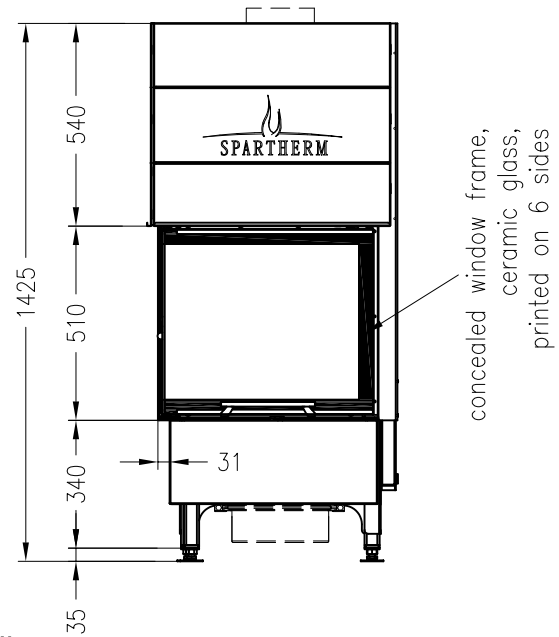

Fireplace insert Varia 2L-55h-4S

elevating door

Linear 4S

as at: 02/2012

side view
M~1:20

front view
M~1:20

horizontal section
M~1:10

All representations and drawings are protected by applicable copyright laws.
Utilisation or publication, including individual details, only with our written approval.
Technical data subject to change. Errors and omissions excepted.